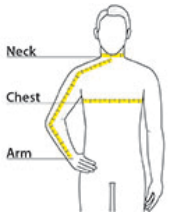

**Chest:** Measured across the chest one inch below armhole when laid flat.

**Sleeve Length from Center Back:** Measure from Center Back neck to shoulder point to sleeve hem.

## SIZE CHARTS

	ML	LL	XLL	2XLL	3XLL
Chest	38 1/2 - 42	42 1/2 - 46	46 1/2 - 50	50 1/2 - 53	53 1/2 - 56
Neck	14 5/8 - 15 1/2	15 5/8 - 16 1/2	16 5/8 - 17 1/2	17 5/8 - 18 1/2	18 5/8 - 19 1/2

## HOW TO MEASURE

**Neck** Measure around the fullest part of the neck at the base.  
**Chest Width** Measure under the arm and around the fullest part of the chest with arms down, keeping tape horizontal. **Arm** Place hand on hip. Start at the center of the back of the neck and measure across the shoulder, to the elbow, and then down to the wrist.